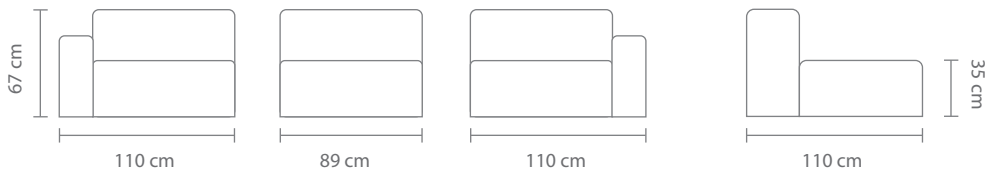

# ANGIE SOFA

Rosewater

A contemporary club-style 3 piece sectional sofa.  
W 309 D 110 H 67 CM (SEAT HEIGHT 35 CM)

- Fully Upholstered
- Solid hardwood frame
- Contemporary sprung base
- Fixed upholstery
- 3 piece sectional, club-style sofa