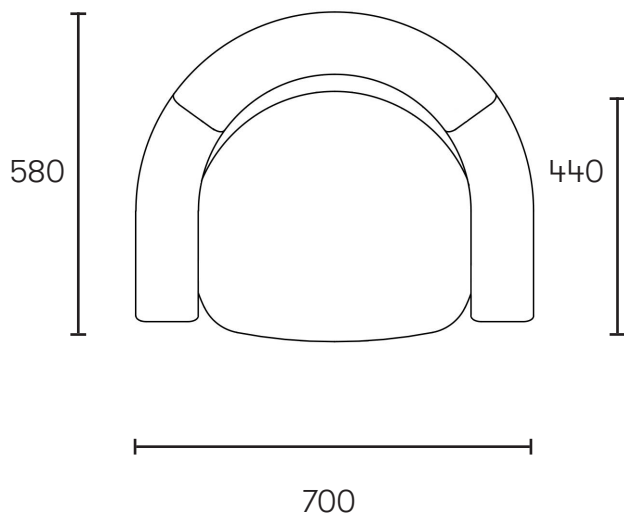

FURNITURE

SUNSET DINING CHAIR - RHUBARB

|                     |  |        |                         |
|---------------------|--|--------|-------------------------|
| DIMENSIONS          | W:70cm x D:58cm x H:77cm<br>SD: 44cm x SH: 47cm  | ORIGIN | Vietnam                 |
| MATERIAL COMPOSTION | RUST: 50% Recycled Polyester, 50% Virgin Polyester<br>PLUM: - 100% polyester<br>ROSA: - 100% polyester | SKU    | N1345-SDC-Ro-saPlumRust |

# SUNSET DINING CHAIR

---

---

DIMENSIONS W:700 x D:580 x H: 774  
SD: 440 x SH: 470  
ARM to FLOOR: 66cm