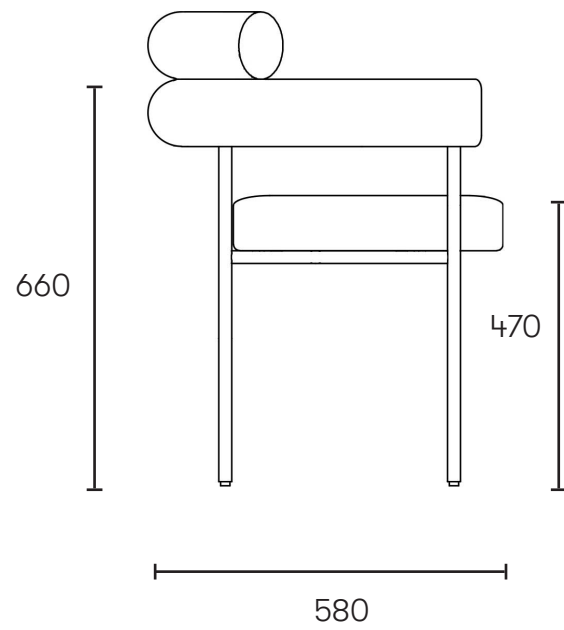

FURNITURE

SUNSET DINING CHAIR - RHUBARB

|                     |  |        |                         |
|---------------------|--|--------|-------------------------|
| DIMENSIONS          | W:70cm x D:58cm x H:77cm<br>SD: 44cm x SH: 47cm  | ORIGIN | Vietnam                 |
| MATERIAL COMPOSTION | RUST: 50% Recycled Polyester, 50% Virgin Polyester<br>PLUM: - 100% polyester<br>ROSA: - 100% polyester | SKU    | N1345-SDC-Ro-saPlumRust |

# SUNSET DINING CHAIR

---

---

DIMENSIONS W:700 x D:580 x H: 774  
SD: 440 x SH: 470  
ARM to FLOOR: 66cm