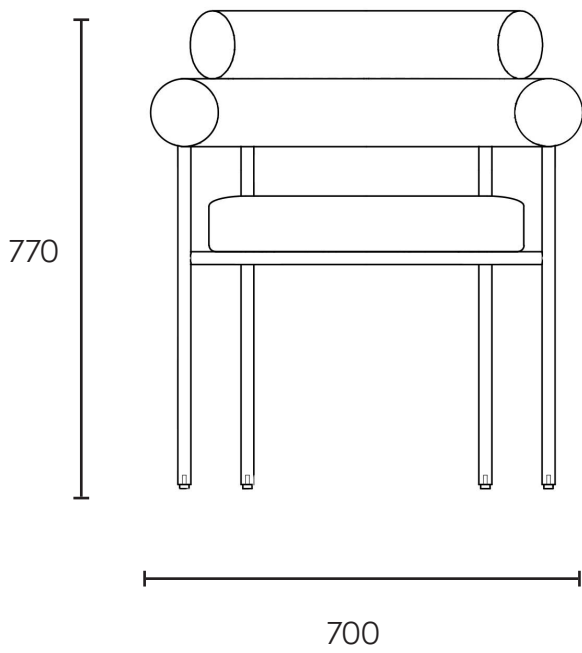

FURNITURE

SUNSET DINING CHAIR - RHUBARB

|                     |  |        |                         |
|---------------------|--|--------|-------------------------|
| DIMENSIONS          | W:70cm x D:58cm x H:77cm<br>SD: 44cm x SH: 47cm  | ORIGIN | Vietnam                 |
| MATERIAL COMPOSTION | RUST: 50% Recycled Polyester, 50% Virgin Polyester<br>PLUM: - 100% polyester<br>ROSA: - 100% polyester | SKU    | N1345-SDC-Ro-saPlumRust |

# SUNSET DINING CHAIR

---

---

DIMENSIONS W:700 x D:580 x H: 774  
SD: 440 x SH: 470  
ARM to FLOOR: 66cm