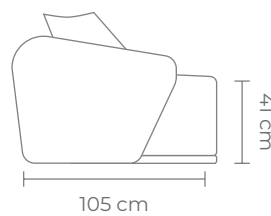

JUNIPER SOFA

Forest

A contemporary fully upholstered 2-piece sectional sofa in forest green velvet.
W 302 D 105 H 68 CM (Seat Height 41 CM)

- Hardwood frame + plywood
- Contemporary Sprung Base
- Fixed seat and back cushions
- Two scatter cushions