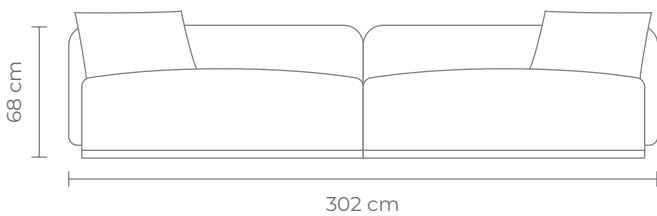

JUNIPER SOFA

Forest

A contemporary fully upholstered 2-piece sectional sofa in forest green velvet.
W 302 D 105 H 68 CM (Seat Height 41 CM)

- Hardwood frame + plywood
- Contemporary Sprung Base
- Fixed seat and back cushions
- Two scatter cushions