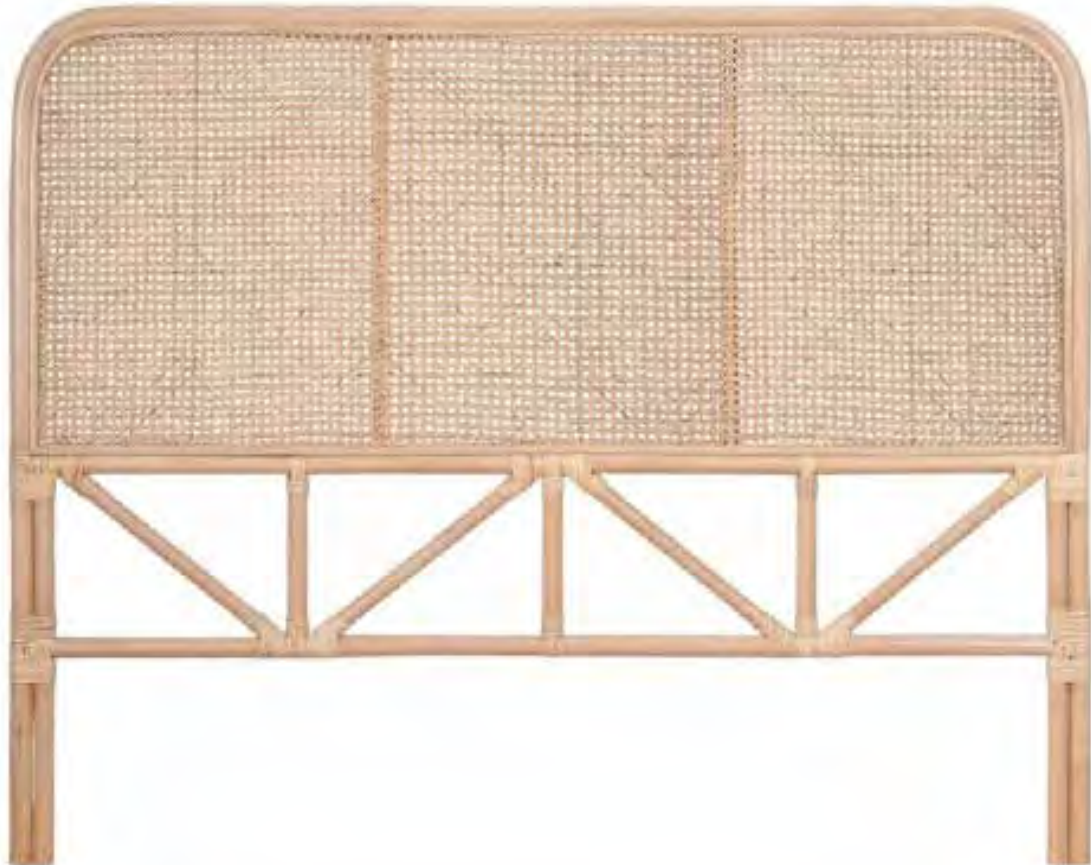

FURNITURE

LATITUDE BED HEAD KING

DIMENSIONS 183cm W x 130cm H

ORIGIN Indonesia

MATERIALS NATURAL RATTAN

SKU 87LATBHK

DESCRIPTION

Effortlessly blending bohemian sensibilities with lush, botanical vibes, our new Latitude bedhead will send you to sleep in style. Crafted from natural rattan. Light-weight, sturdy and simple to assemble, the bed head simply lays flat against the wall with the bed pushed up against it. No need to attach. Available with a Black or White Trim.

Natural

Black/
Natural

White/
Natural