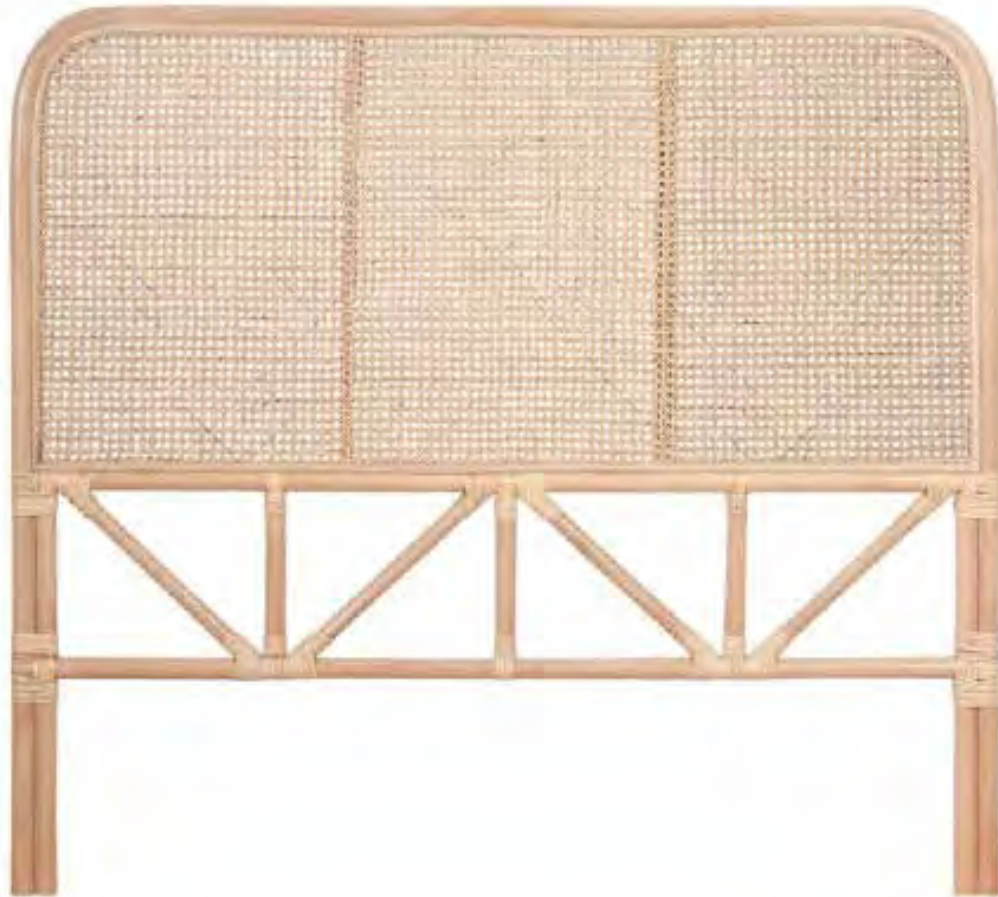

FURNITURE

LATITUDE BED HEAD QUEEN

DIMENSIONS 153cm W x 130cm H

ORIGIN Indonesia

MATERIALS NATURAL RATTAN

SKU 87LATBHQN

DESCRIPTION

Effortlessly blending bohemian sensibilities with lush, botanical vibes, our new Latitude bedhead will send you to sleep in style. Crafted from natural rattan. Light-weight, sturdy and simple to assemble, the bed head simply lays flat against the wall with the bed pushed up against it. No need to attach. Available with a Black or White Trim.

Natural

Black/  
Natural

White/  
Natural