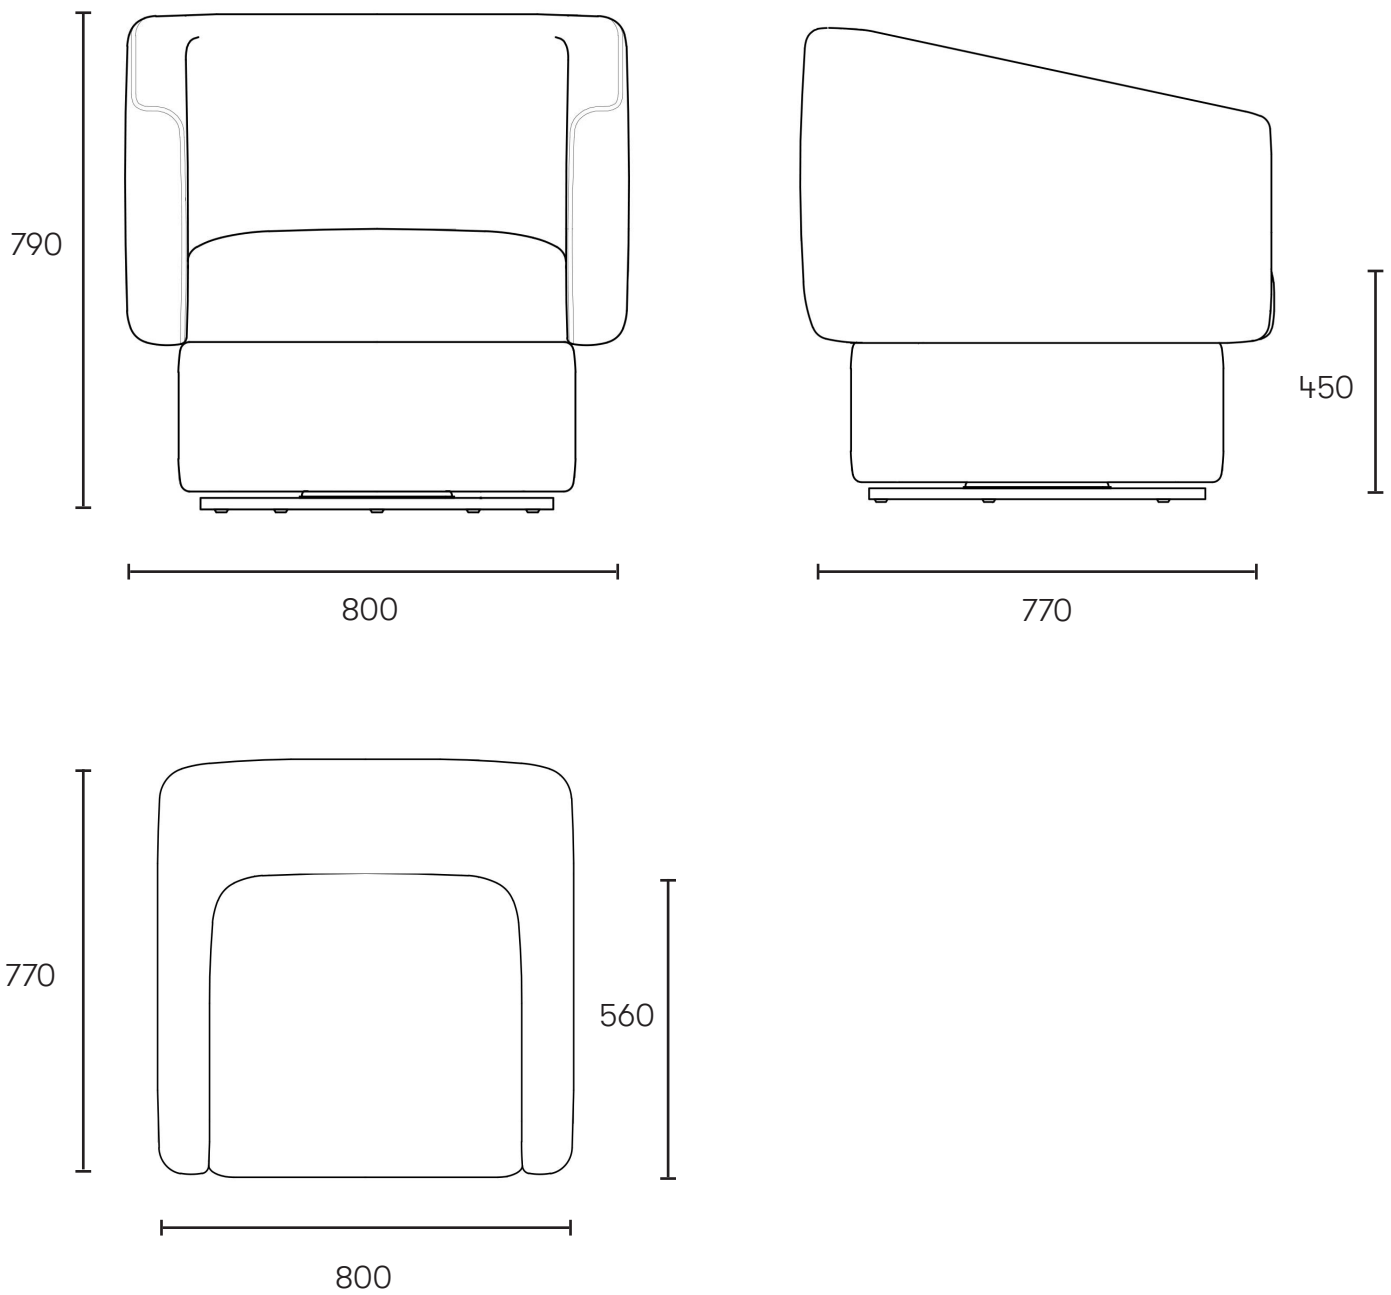

FURNITURE

MARMONT SWIVEL ARM CHAIR

DIMENSIONS

W:80cm x D:77cm x H:79cm
SD: 56cm x SH: 45cm

ORIGIN

Vietnam

MATERIALS

50% Recycled Polyester, 50% Virgin Polyester, Black fixed mental base

Pigeon

Lavender

Rust

MARMONT SWIVEL ARM CHAIR

DIMENSIONS W:800 x D:770 x H:790
SD: 560 x SH: 450