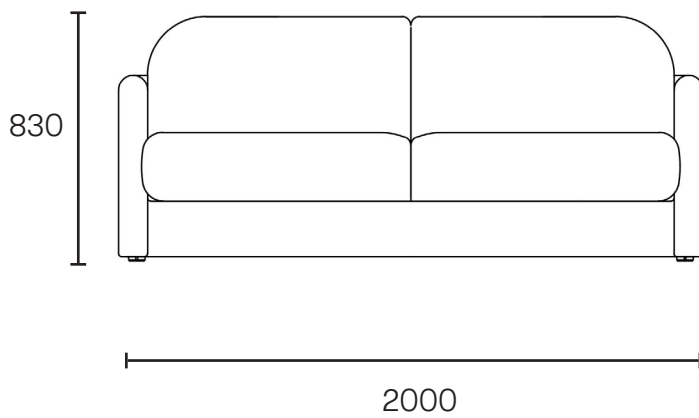

FURNITURE

MELROSE SOFA

DIMENSIONS	W:200cm x D:96cm x H:83cm SD: 60cm x SH: 44cm	ORIGIN	Vietnam
MATERIALS	50% Recycled Polyester, 50% Virgin Polyester,	SKU	MD-2610-MS-LAVENDER MD-2610-MS-RUST

DESCRIPTION

Introducing our luxurious velvet 3 seater sofa, Melrose, perfect for those who crave retro-chic in their living space.

Lavender

Rust

MELROSE SOFA

DIMENSIONS W:2000 x D:960x H:830
SD:600 x SH: 440
AH: 635