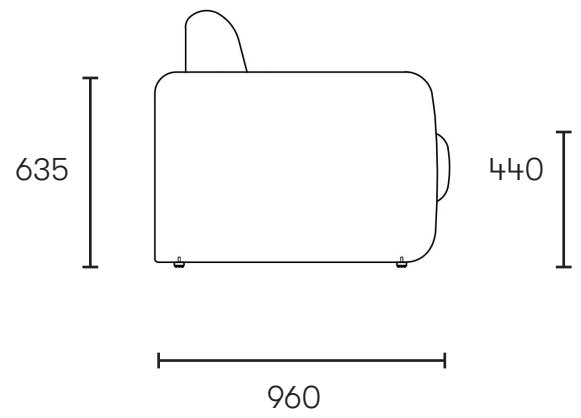

FURNITURE

MELROSE SOFA

DIMENSIONS	W:200cm x D:96cm x H:83cm SD: 60cm x SH: 44cm	ORIGIN	Vietnam
MATERIALS	50% Recycled Polyester, 50% Virgin Polyester,	SKU	MD-2610-MS-LAVENDER MD-2610-MS-RUST

DESCRIPTION

Introducing our luxurious velvet 3 seater sofa, Melrose, perfect for those who crave retro-chic in their living space.

Lavender

Rust

MELROSE SOFA

DIMENSIONS W:2000 x D:960x H:830
SD:600 x SH: 440
AH: 635