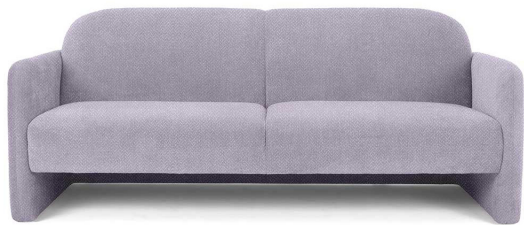

FURNITURE

MELROSE SOFA

DIMENSIONS	W:200cm x D:96cm x H:83cm SD: 60cm x SH: 44cm	ORIGIN	Vietnam
MATERIALS	50% Recycled Polyester, 50% Virgin Polyester,	SKU	MD-2610-MS-LAVENDER MD-2610-MS-RUST

DESCRIPTION

Introducing our luxurious velvet 3 seater sofa, Melrose, perfect for those who crave retro-chic in their living space.

Lavender

Rust

MELROSE SOFA

DIMENSIONS W:2000 x D:960x H:830
SD:600 x SH: 440
AH: 635