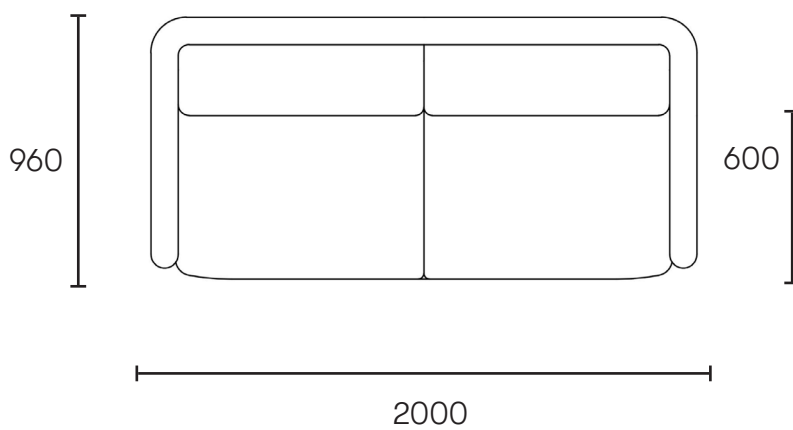

FURNITURE

MELROSE SOFA

DIMENSIONS	W:200cm x D:96cm x H:83cm SD: 60cm x SH: 44cm	ORIGIN	Vietnam
MATERIALS	50% Recycled Polyester, 50% Virgin Polyester,	SKU	MD-2610-MS-LAVENDER MD-2610-MS-RUST

DESCRIPTION

Introducing our luxurious velvet 3 seater sofa, Melrose, perfect for those who crave retro-chic in their living space.

Lavender

Rust

MELROSE SOFA

DIMENSIONS W:2000 x D:960x H:830
SD:600 x SH: 440
AH: 635