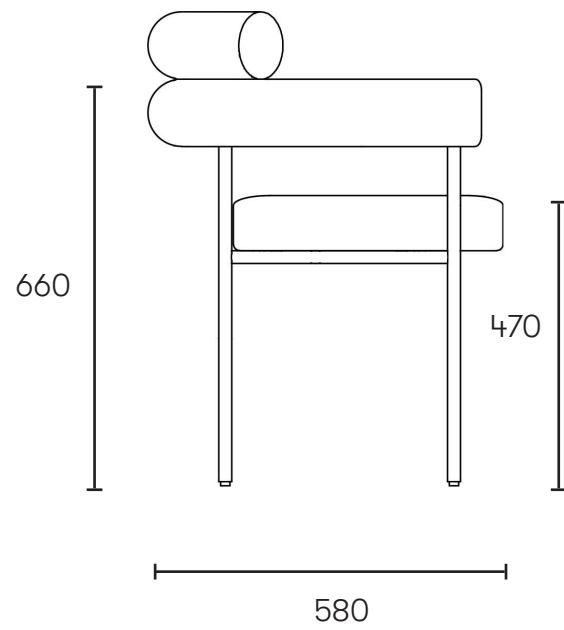

FURNITURE

SUNSET DINING CHAIR - SEA

DIMENSIONS	W:70cm x D:58cm x H:77cm SD: 44cm x SH: 47cm	ORIGIN	Vietnam
MATERIAL COMPOSTION	CREAM: 52% Viscose, 18% Polyester, 15% Linen, 15% Recycled Linen PEBBLE: - 80% Polyester, 20% Acrylic PIGEON: - 100% polyester	SKU	N1345-SDC-CreamMole PigeonBlue

Cream

Pebble

Pigeon

SUNSET DINING CHAIR

DIMENSIONS W:700 x D:580 x H: 774
SD: 440 x SH: 470
ARM to FLOOR: 66cm