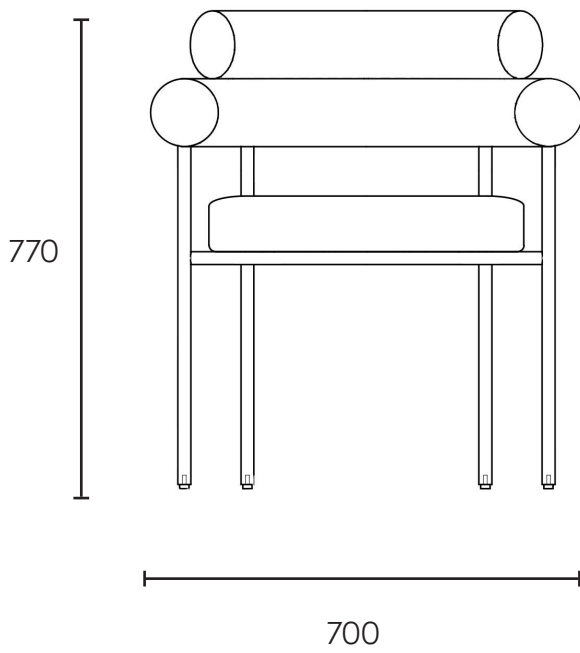

FURNITURE

SUNSET DINING CHAIR - SEA

DIMENSIONS	W:70cm x D:58cm x H:77cm SD: 44cm x SH: 47cm	ORIGIN	Vietnam
MATERIAL COMPOSTION	CREAM: 52% Viscose, 18% Polyester, 15% Linen, 15% Recycled Linen PEBBLE: - 80% Polyester, 20% Acrylic PIGEON: - 100% polyester	SKU	N1345-SDC-CreamMole PigeonBlue

Cream

Pebble

Pigeon

SUNSET DINING CHAIR

DIMENSIONS W:700 x D:580 x H: 774
SD: 440 x SH: 470
ARM to FLOOR: 66cm