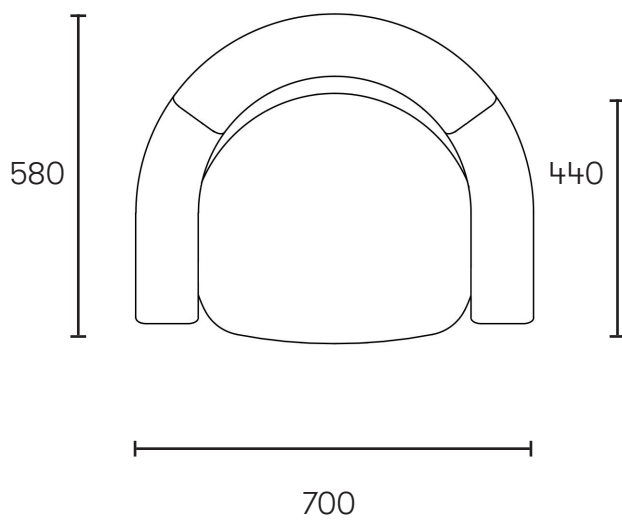

FURNITURE

SUNSET DINING CHAIR - SEA

DIMENSIONS	W:70cm x D:58cm x H:77cm SD: 44cm x SH: 47cm	ORIGIN	Vietnam
MATERIAL COMPOSTION	CREAM: 52% Viscose, 18% Polyester, 15% Linen, 15% Recycled Linen PEBBLE: - 80% Polyester, 20% Acrylic PIGEON: - 100% polyester	SKU	N1345-SDC-CreamMole PigeonBlue

Cream

Pebble

Pigeon

SUNSET DINING CHAIR

DIMENSIONS W:700 x D:580 x H: 774
SD: 440 x SH: 470
ARM to FLOOR: 66cm