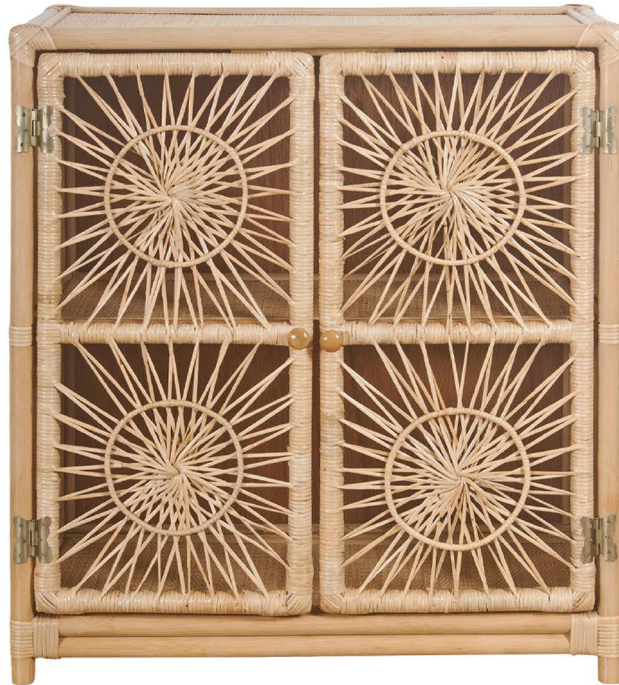

FURNITURE

---

HAVANA CABINET

---

DIMENSIONS 90cm H x 80cm W x 40cm D

MATERIALS Natural rattan

ORIGIN Indonesia

SKU 67SBCN

DESCRIPTION

1970's inspired and with delicate rattan sunburst doors, the Havana brings beach house vibes to everyday life.