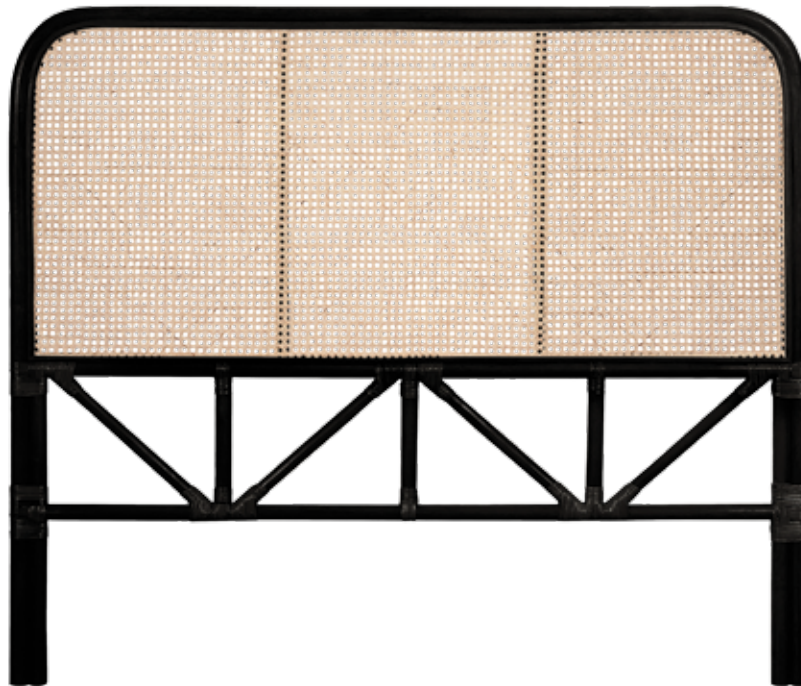

## FURNITURE

---

### LATITUDE BED HEAD QUEEN - BLACK/NATURAL

---

DIMENSIONS 153cm W x 120cm H

MATERIALS Natural rattan

ORIGIN Indonesia

SKU 87LATBHQBN

#### DESCRIPTION

Effortlessly blending bohemian sensibilities with lush, botanical vibes, our Latitude Bed Head will send you to sleep in style. Featuring laquered, natural rattan with a woven lattice insert that adds subtle detail and texture.