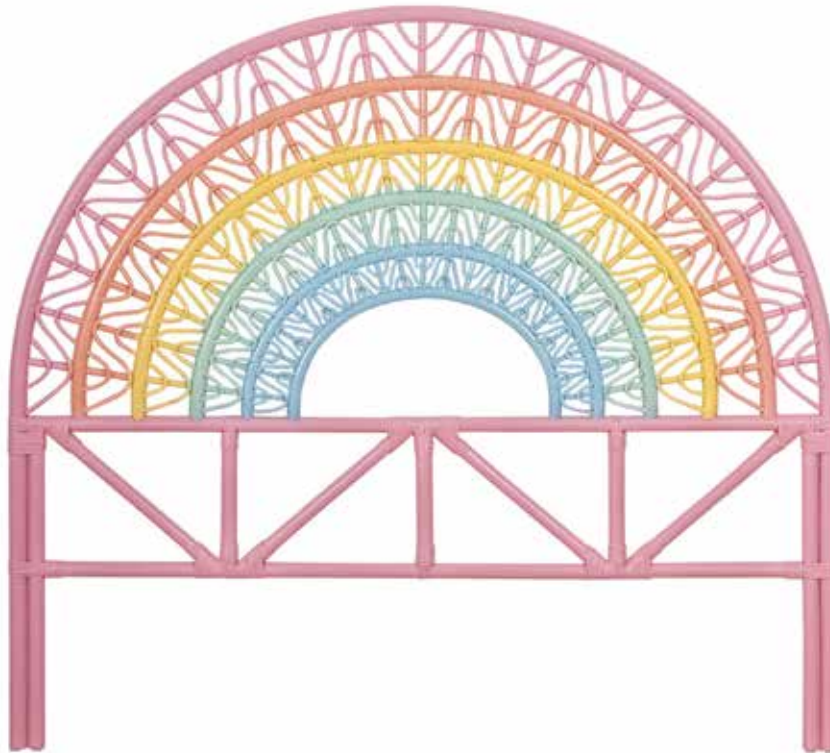

FURNITURE

RAINBOW BED HEAD QUEEN

DIMENSIONS 153cm W X 144 cm H

ORIGIN Indonesia

MATERIALS NATURAL RATTAN, LACQUER

SKU 90RBHQ

DESCRIPTION

Light-weight, sturdy and simple to assemble. the bed head simply lays flat against the wall with the bed pushed up against it. No need to attach